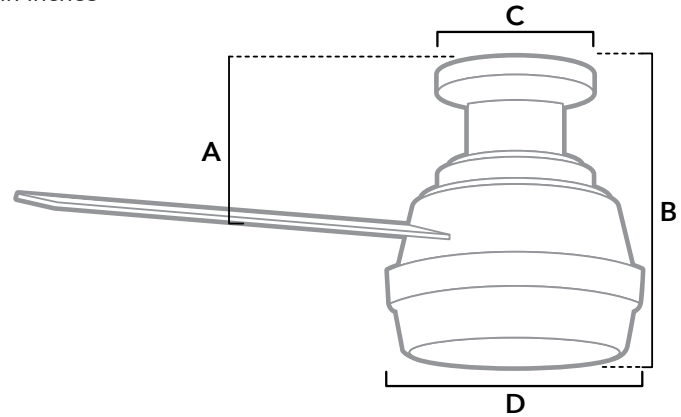

DIMENSIONS

Measured in inches

- A. 8.08
- B. 12.27
- C. 6.69
- D. 11

59242 | Fresh White Body with Blonde Oak or Fresh White Blades

ADDITIONAL FINISHES

59241
Brushed Nickel Body with Black Oak or Chocolate Oak Grain Blades

50283
Brushed Nickel Body with Light Gray Oak or Natural Wood Blades

FAN SPECIFICATIONS

Motor Type	Reversible	Wire Length	Control Type	Downrod	Location	Blade #	Add'l Sizes
AC	YES	8" Low Profile	Handheld Remote	N/A	Indoor	4	44", 60"